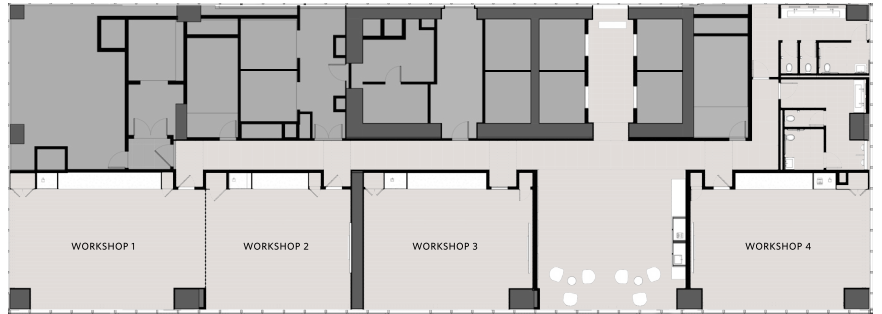

## Location

Miami International Airport - 7.9 Miles / 20 Minutes  
 Miami Beach - 6.8 Miles / 15 Minutes  
 Fort Lauderdale Airport - 28.8 miles / 35 Minutes

Level 39

Level 38

Level 6

Function Room	Level	Sq Ft	Width	Length	Ceiling Height	Banquet (rounds of 8)	Reception	Classroom 3 chairs per 6.5'	Theater	Crescent (rounds of 6)	U-Shape	Hollow Square	Conference
<b>Level 39</b>													
The Crush	39	3300	55'	60'	11.7'	232	300	168	310	174	51	66	
The Crush Foyer						80	250						
<b>Level 38</b>													
Rise	38	1600	29'	55'	12.6'	120	175	90	196	84	45	54	44
Rise Foyer	38	348	21'-7"	16'			24						
Set	38	1600	29'	55'	12.6'	120	175	90	196	84	45	54	44
Set Foyer	38	379	21'-8"	15'-9"			24						
High Noon	38	840	19'	44'	12.6'		14						14
<b>Level 6</b>													
Workshop 1&2	6	1525	22'	61'	9.6'	80	130	60	130	60	45	48	44
Workshop 1	6	875	22'	35'	9.6'	48	64	33	90	36	21	30	26
Workshop 2	6	650	22'	26'	9.6'	32	48	24	60	28	18	24	20
Workshop 3	6	630	22'	30'	9.6'	40	40	30	70	28	21	24	20
Workshop 4	6	655	22'	32'	9.6'		24						24
<b>Level 5</b>													
The Shrubbery	5	724	18'	47.2'		48	80						
Pool & Deck	5	2,350				120	350						